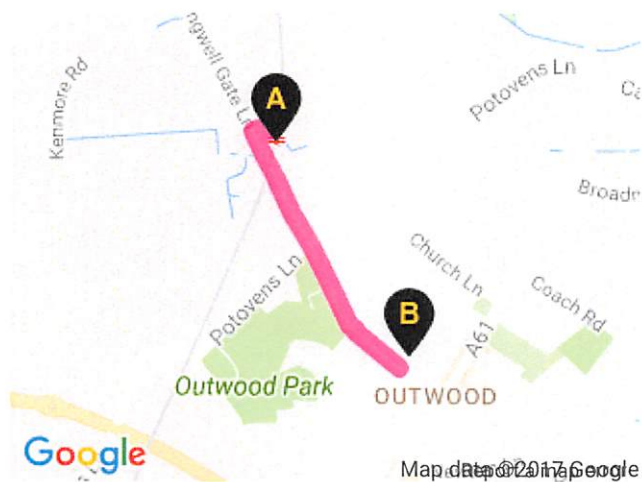

AA Route Planner

From Lofthouse, Wakefield WF3 3JL, UK **to:** 30 Ledger Ln, Wakefield WF1 2PH, UK
Distance: 0.5 miles | **Time:** 0 hr 02 min

Distance	Directions	Total
0.0	Start: 14 Lingwell Ct, Lofthouse, Wakefield WF3 3HR, UK Head west on Lingwell Ct	0.0
0.0	Turn left to stay on Lingwell Ct	0.0
0.0	Turn left onto Lingwell Gate Ln	0.0
0.2	Continue onto Ledger Ln Go through 1 roundabout Destination will be on the left	0.3
0.3	Arrive: 30 Ledger Ln, Wakefield WF1, UK	0.5
Section time: 2 min 30 s, Total time: 2 min 30 s		

AA Roadwatch

Call 84322 – get traffic and weather news in a hurry, 24 hours.
 Calls from mobiles are charged at up to 65p per minute at all times. Mobile rates vary.

About your route

This recommended route is designed as a guide to help you get to your destination safely and easily. If you find an error or omission, please let us know (routeplannerfeedback@theaa.com) so we can correct it for future users.

You must not use this route in a way that interferes with your control of your vehicle, or otherwise endangers your safety or the safety of others.

No representation is made or guarantee given as to the content or usability of these directions. TheAA.com and its suppliers assume no responsibility for any loss or delay resulting from use of these directions.